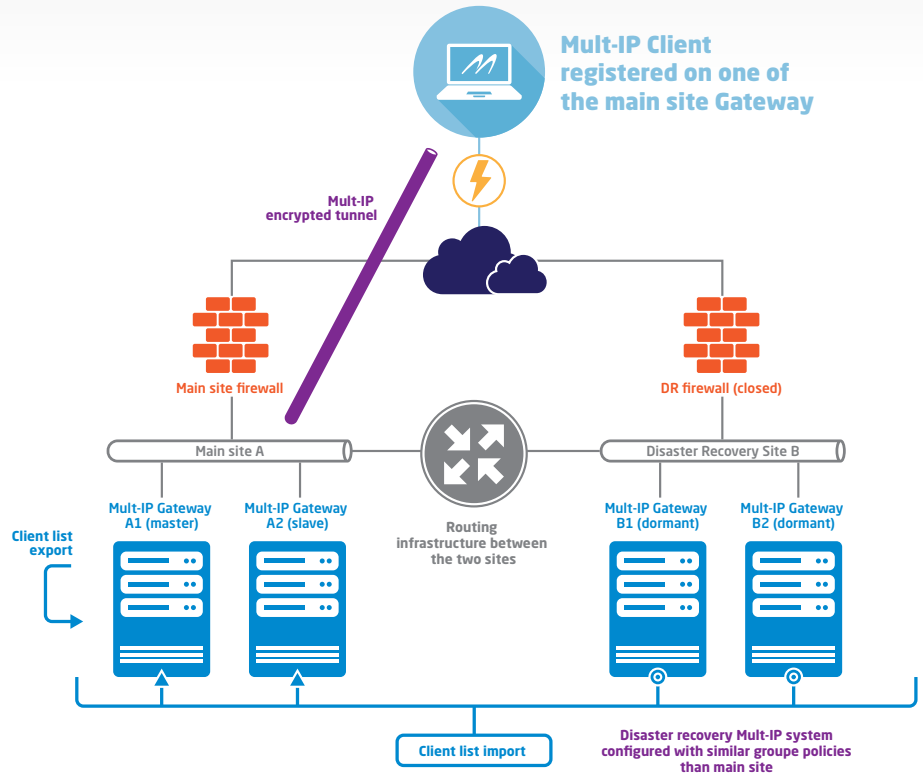

# Mult-IP Disaster Recovery

Mission-critical communication infrastructures necessitate **resilience to major disasters.**

The Mult-IP **Disaster Recovery** enables **continuous synchronization** between sites **applying the right security policies** to the mobile users/groups.

The Mult-IP **Disaster Recovery** is a reliable mechanism that provides a **seamless wireless continuation** of the mobile devices to a **backup site** in the event of a disaster.